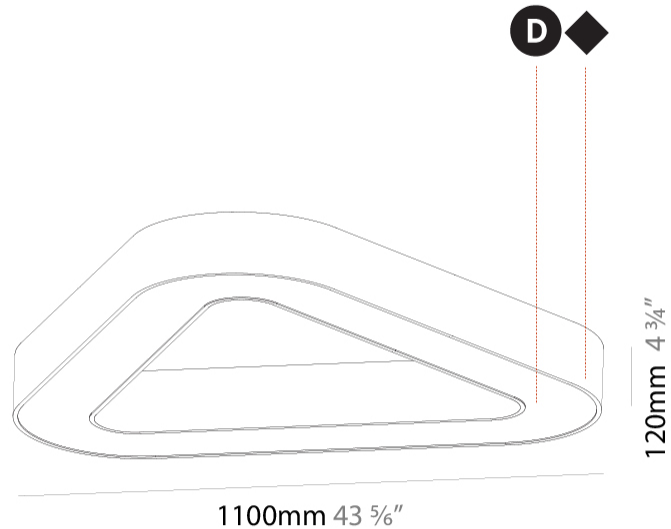

GENERAL

Series: Glorious
Subseries: Glorious Victory
Brand: Prolicht
Division: Architectural
Mounting Type: Surface
Mounting Location: Ceiling
Subcategory: Ambient

PHYSICAL

Shape: Abstract
Length (mm): 1100
Length (in): 43 ⁵/₁₆
Width (mm): 1100
Width (in): 43 ⁵/₁₆
Height (mm): 120
Height (in): 4 ³/₄
Light Distribution: Direct
Weight (kg): 10.20
Weight (lbs): 22.48
Diffuser: PMMA - Opal or Micro-Prism
Fixture Finish: SSR / BKV / CWI / CRY / HAB / LAG / UFT / ITA / RUA / RUR / MIC / FTG / MYG / TWT / LOD / PUS / FRO / FUP / KIA / POP / BLS / SPG / MEY / GOH / GUM / CHC / COM / ABZ / JAG / OBR / MOS / ROR
Fixture Material: Aluminum

ELECTRICAL

Lamp Type: LED (Zhaga Standard)
Input Wattage (W): 45
Total Output Wattage (W): 36 / 28.8 (3500K)
Dimming: Non-Dimming / Phase Dimming (120Vac only) / 0-10V Dimming
Driver Included: Yes
Driver Location: Integrated
Driver Type: Constant Current - 120 / 277Vac
Driver Class: Class 2
Input Voltage (V): 120 - 277
Constant Current (MA): 350 / 900 (3500K)

LED

Color Temperature (°K): 3000 / 3500 / 4000
Max. Delivered Lumen (lm): 4150 / 4302 / 4390
CRI: >80 CRI
Efficiency (%): 65
Lamp Life (hrs): 50000

OPTICAL

RATINGS AND CERTIFICATIONS

Certified By: Certified for North American Standards
IP rating: IP20